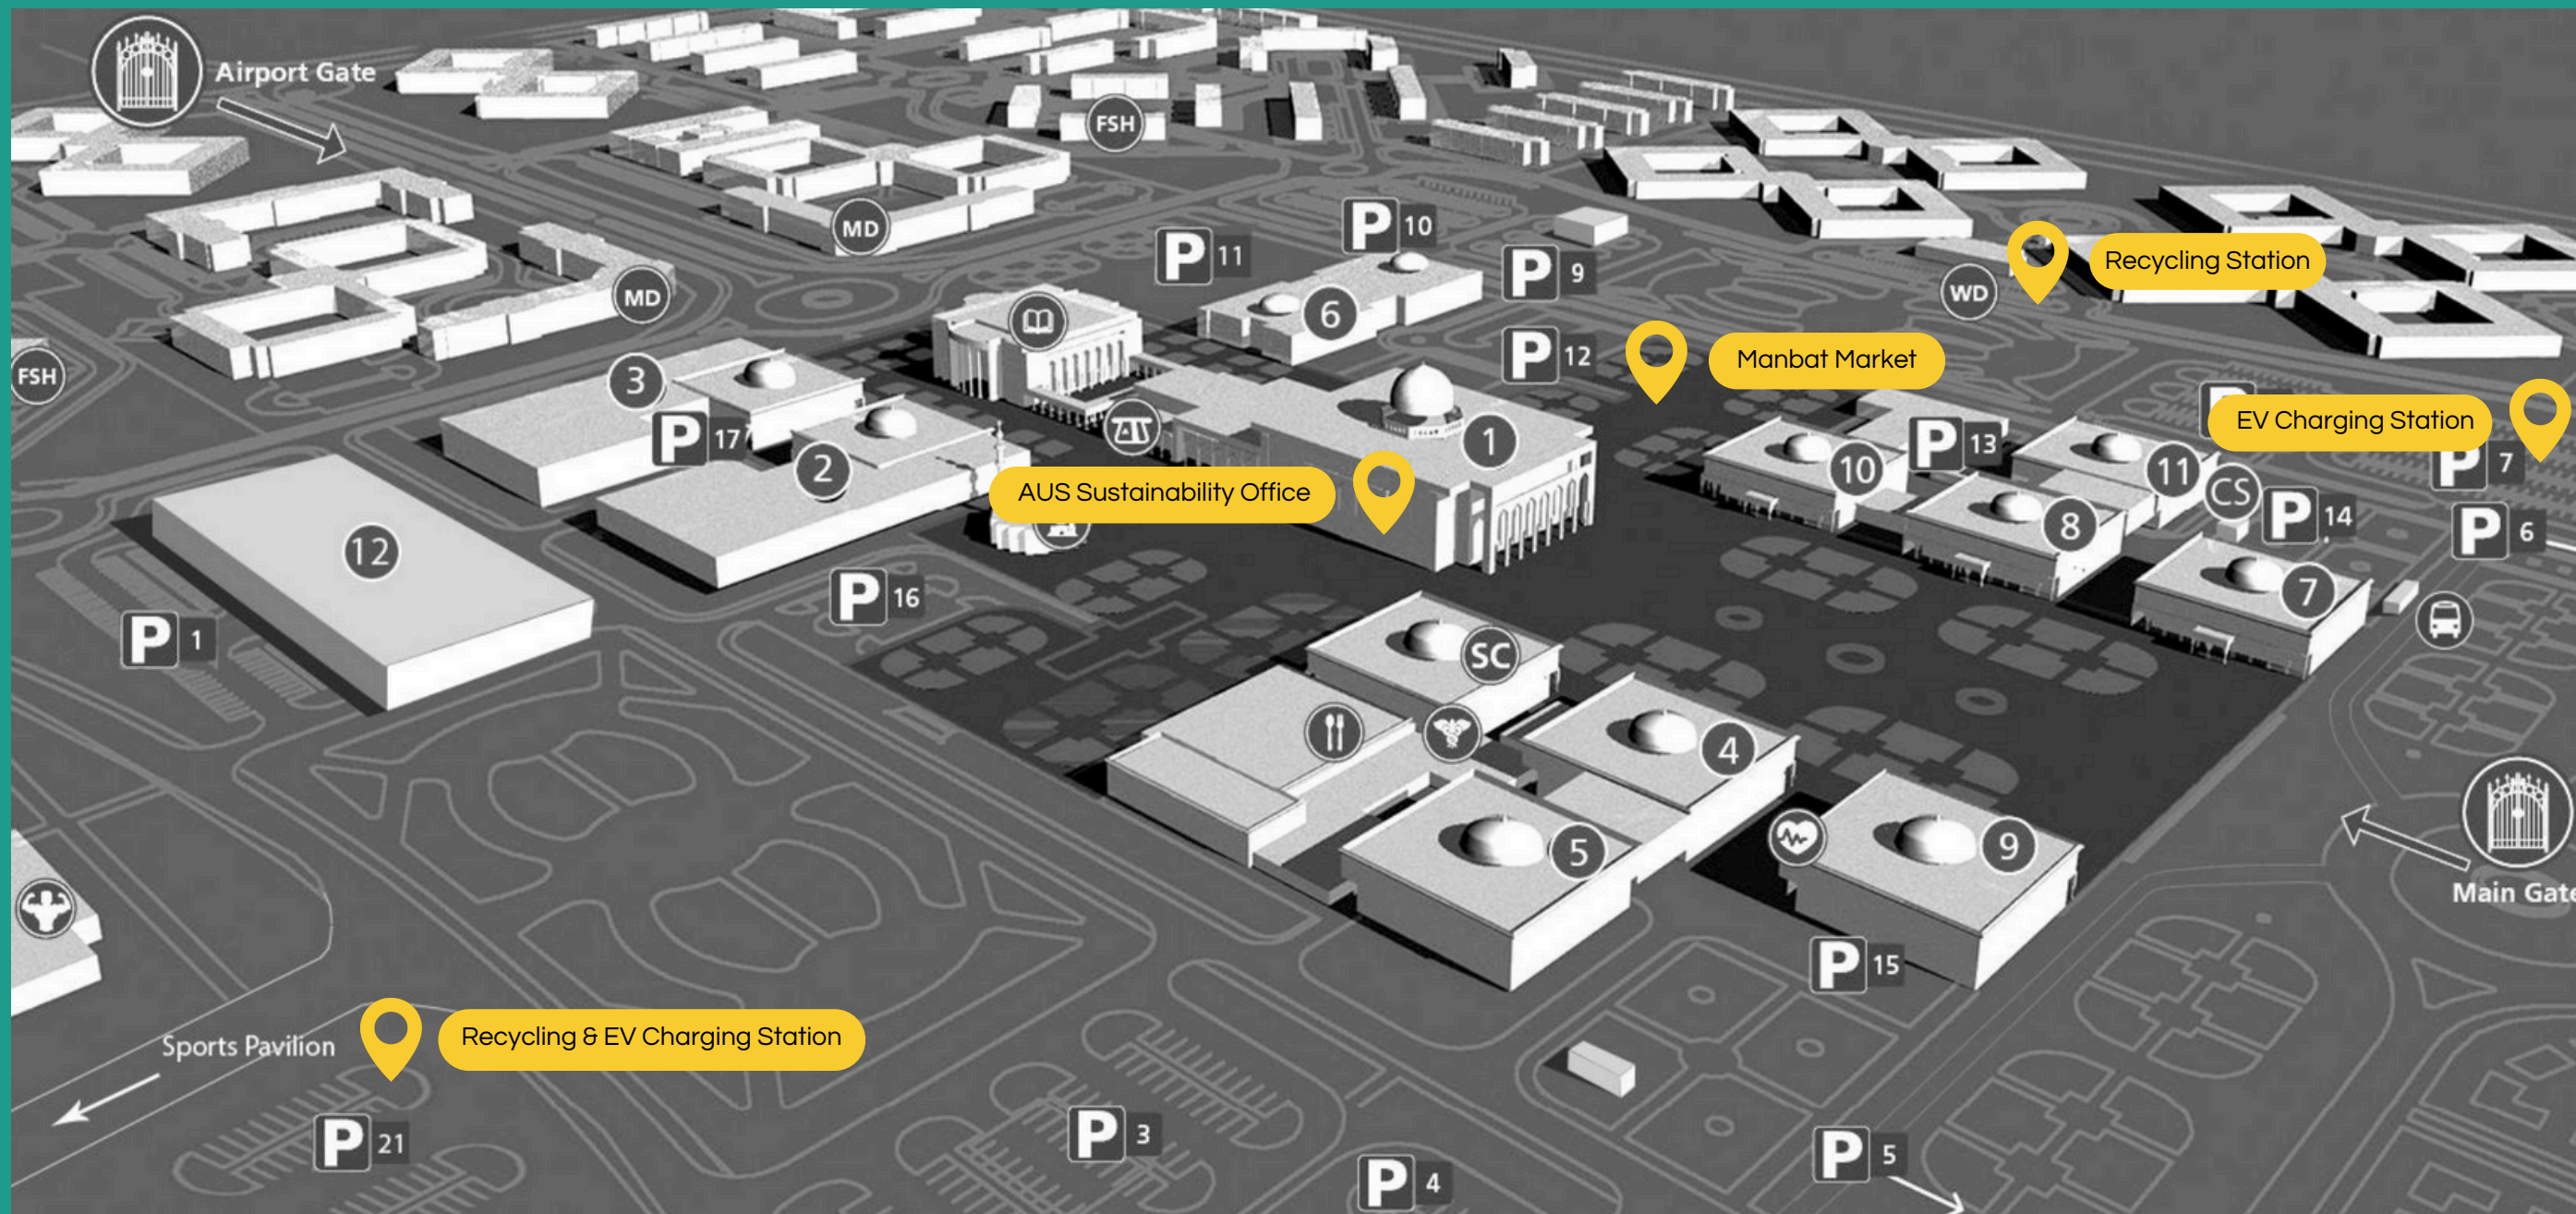

AUS Sustainability Map

E-Waste Bin

EV Charging Station

Recycling Station

Manbat Market

Recycling Station

EV Charging Station

AUS Sustainability Office

Recycling Bins

E-Scooter/Bike Racks in front of all buildings

Clothes Donation Boxes